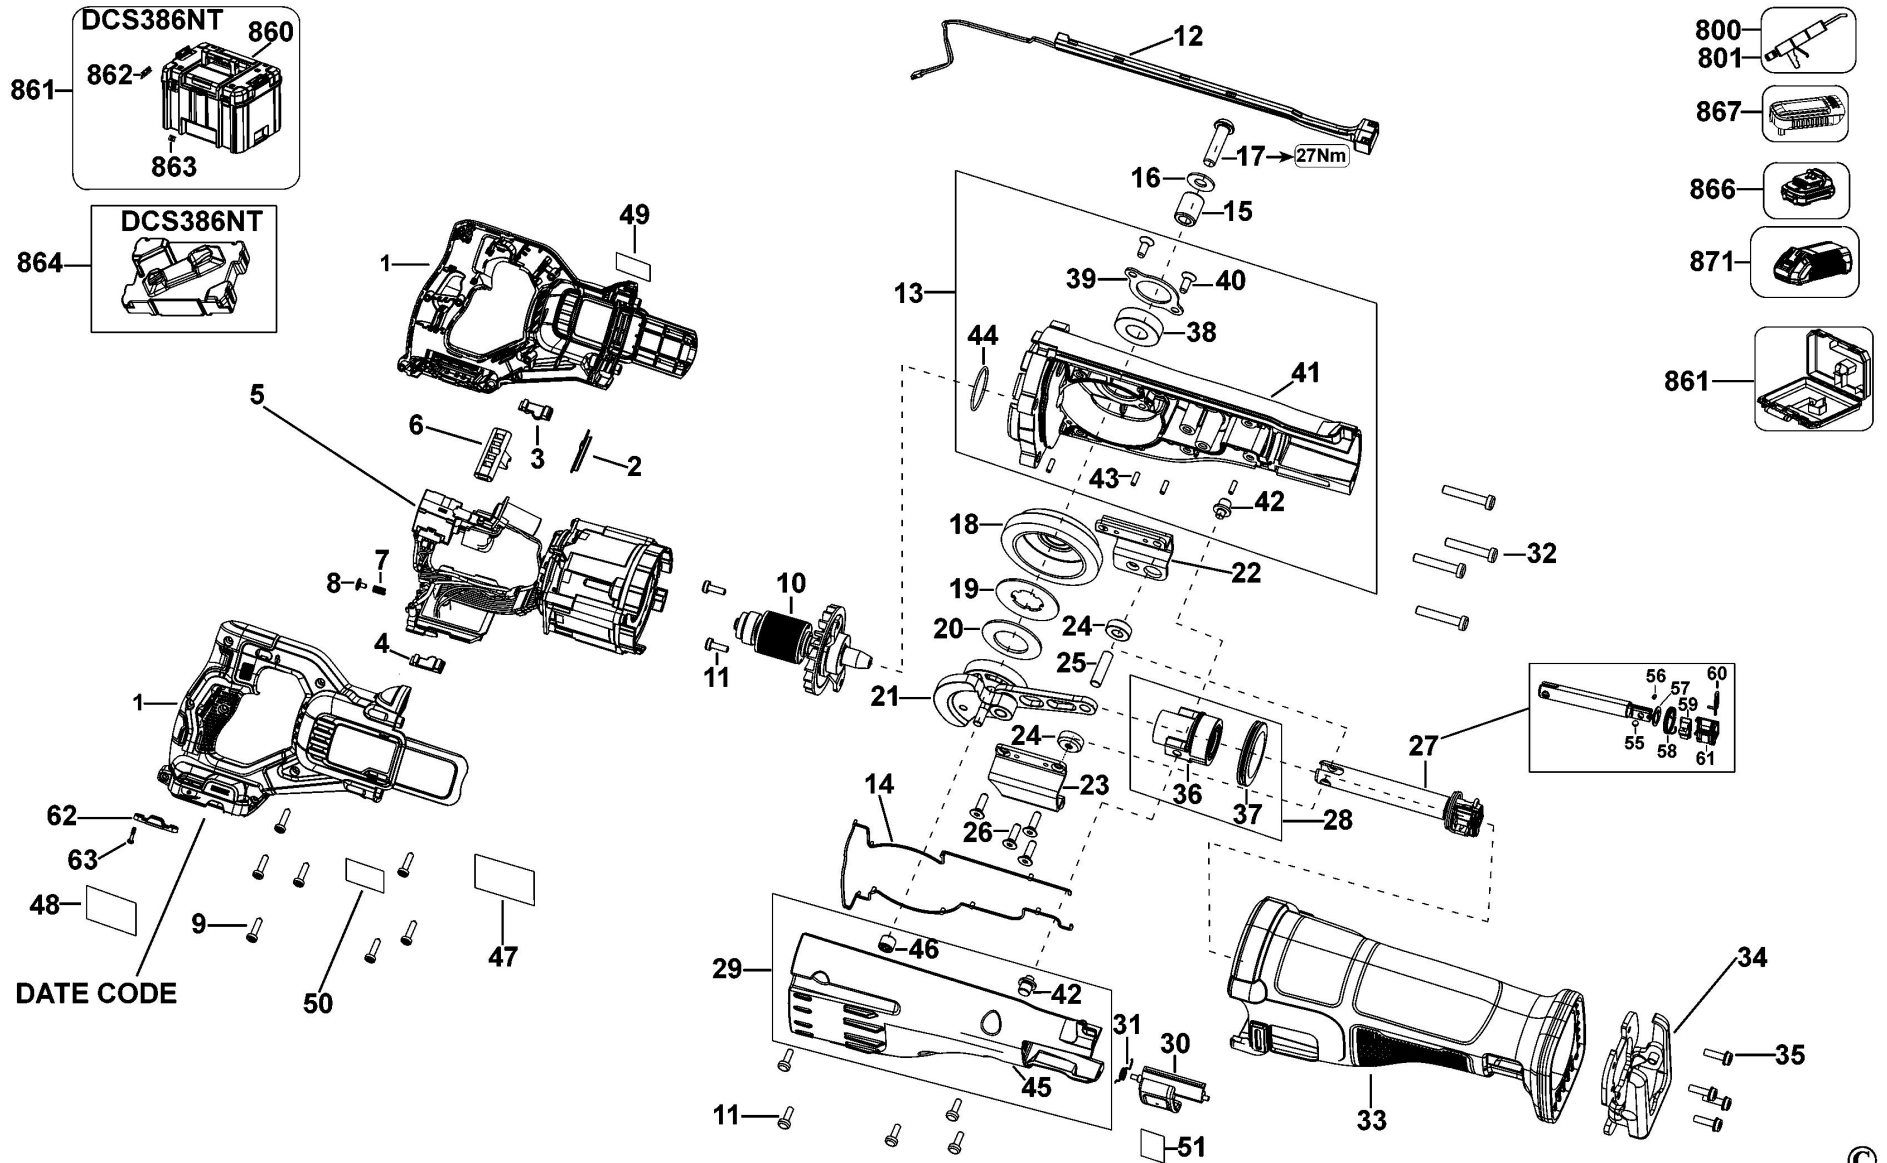

## Parts List DCS386 CORDLESS RECIPROCATING SAW 1

Item	Part Number	Qty	Part Description	General Description	Other Info	Repair Inst	Markets
1	N891633	1	CLAMSHELL SET			No	QW
2	N466021	1	PLATE			No	QW
3	N728012	1	INSERT			No	QW
4	N728013	1	INSERT			No	QW
5	N873830	1	MOTOR & SWITCH SA			No	QW
6	N425240	1	BUTTON LOCK-OFF			No	QW
7	N461735	1	SPRING			No	QW
8	N122099	1	BLOCK			No	QW
9	330019-03	7	SCREW			No	QW
10	N775231	1	ROTOR SA			No	QW
11	330045-45	7	SCREW			No	QW
12	N469234	1	LED LIGHT			No	QW
13	N463923	1	GEARCASE SA			No	QW
14	N451939	1	GASKET			No	QW
15	N410605	1	BEARING			No	QW
16	N431139	1	WASHER			No	QW
17	N410607	1	SCREW			No	QW
18	N463922	1	GEAR			No	QW
19	N410604	1	WASHER SPECIAL			No	QW
20	N410595	1	WASHER			No	QW
21	N463918	1	CRANKSHAFT			No	QW
22	N451098	1	GUIDE			No	QW
23	N451099	1	GUIDE			No	QW
24	N410597	2	ROLLER			No	QW
25	N422091	1	PIN			No	QW
26	N465031	4	SCREW			No	QW
27	N463921	1	SHAFT SA			No	QW
28	N469236	1	BUSHING			No	QW
29	N463925	1	GEARCASE COVER SA			No	QW
30	N450135	1	LEVER RELEASE			No	QW
31	N455745	1	SPRING			No	QW
32	330019-21	4	SCREW.TEMP			No	QW